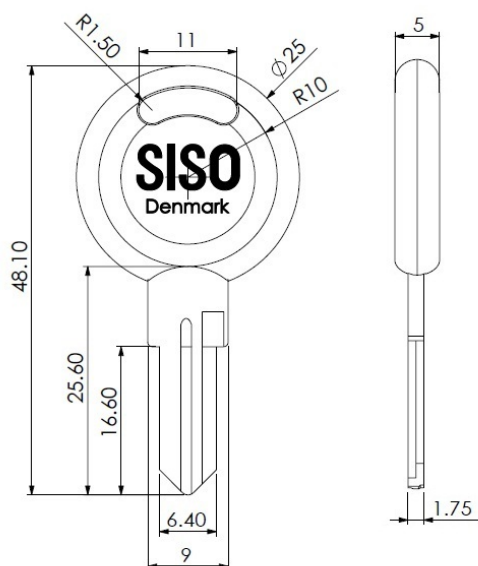

## Description:

Car Key, SISO Logo, FN2, D/E, Key Code # D20

## Item number:

14.04.109-0

Units	Box	Carton	HS Code	Barcode
Pcs.	200	2000	8301700000	 5704866040235