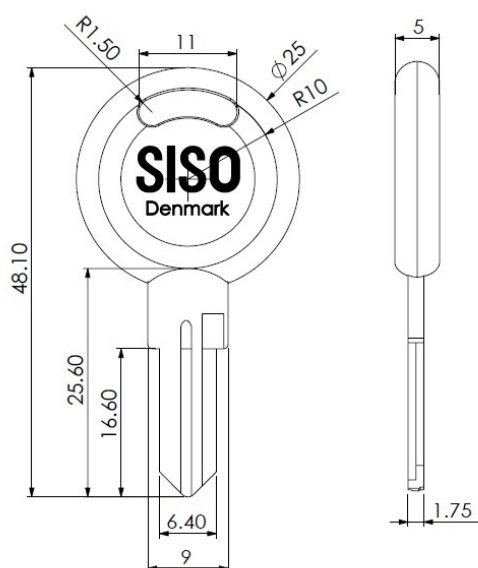

## Description:

Car Key, SISO Logo, Blank, D/E, Circular FN2 Key Way (New)

## Item number:

14.04.106-0

Units	Box	Carton	HS Code	Barcode
Pcs.	200	2000	8301700000	 5704866040167