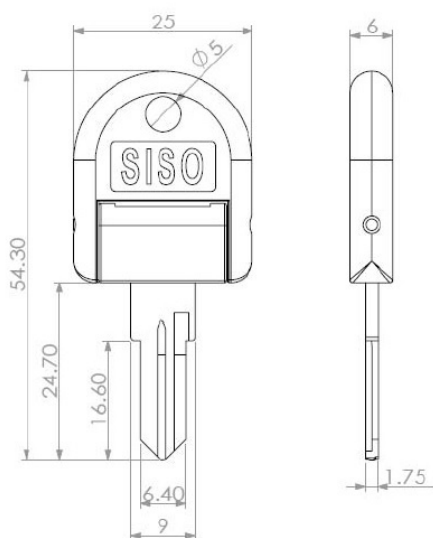

PRODUCT SHEET

Description:

Blank Hinged SISO Car Key, FN2 Key Way, D/E

Item number:

14.04.103-0

| Units | Box | Carton | HS Code | Barcode |
|-------|-----|--------|------------|---|
| Pcs. | 200 | 1000 | 8301700000 |  5704866040136 |