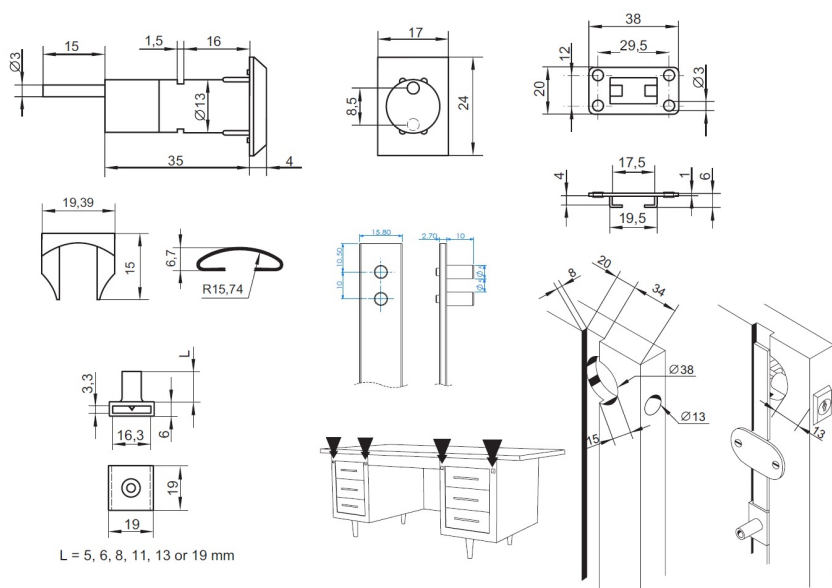

## Description:

Central Lock 4103/600mm, NPL, 13mm Pegs, CK SISO, W/Accessories & Bar

## Item number:

14.04.044-0

Units	Box	Carton	HS Code	Barcode
Pcs.	24	120	8301300000	
				5704866038430