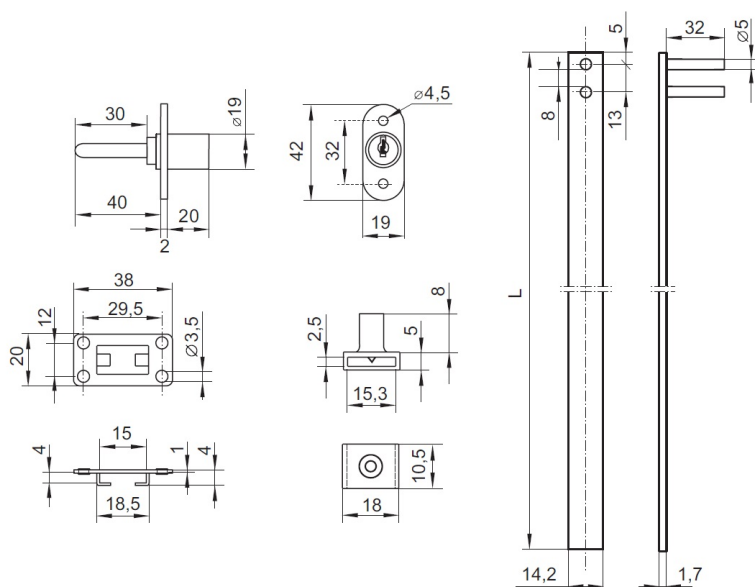

PRODUCT SHEET

Description:

Cent. Lock 1018/600mm, $\varnothing 19 \times 20$ mm, 40mm Tail, CPL, HCK CPH, Pegs, Complete W/1x600mm Locking Bar, 2 x Metal Bar Guides &, 3x8mm Adjustable Pegs, 80 Key Combinations

Item number:

14.03.165-0

Units	Box	Carton	HS Code	Barcode
Pcs.	12	120	8301300000	
				5704866446877

L = 500. 600 or 800 mm

SISO A/S

Mileparken 11
DK-2740 Skovlunde
Denmark
VAT: DK 24786013

Phone +45 45 830 900