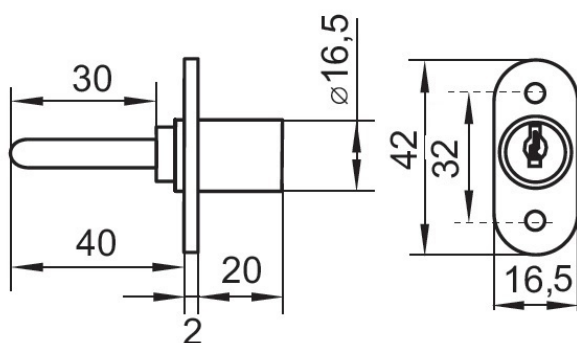

PRODUCT SHEET

Description:

Cent. Lock 1018, $\varnothing 16,5 \times 20 \text{mm}$, 40mm Tail, BLK, CK SISO, KA D20, No Bar & No Accessories

Item number:

14.03.144-0

Units	Box	Carton	HS Code	Barcode
Pcs.	30	300	8301300000	 5704866107648

SISO A/S

Mileparken 11
DK-2740 Skovlunde
Denmark
VAT: DK 24786013

Phone +45 45 830 900

www.siso.dk
siso@siso.dk

Danske Bank
Nytorv Branch
Copenhagen
SWIFT: DABADKKK

Account no.
4180 3112 112936
IBAN Account
DK7230003112112936