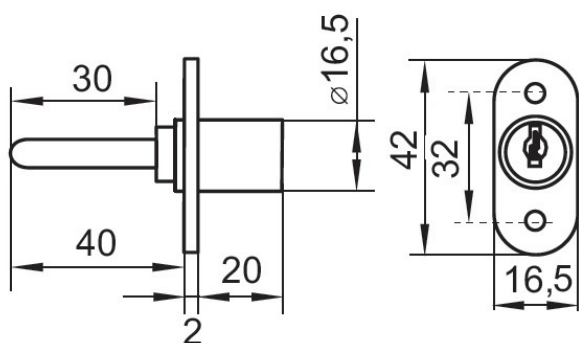

PRODUCT SHEET

Description:

Cent. Lock M1018, $\varnothing 16,5 \times 20 \text{mm}$, 40mm Tail, Black, #J11, CK SISO, W/Rosette but No Other Accessories, Key to Differ

Item number:

14.03.142-0

Units	Box	Carton	HS Code	Barcode
Pcs.	35	350	8301300000	 5704866035132