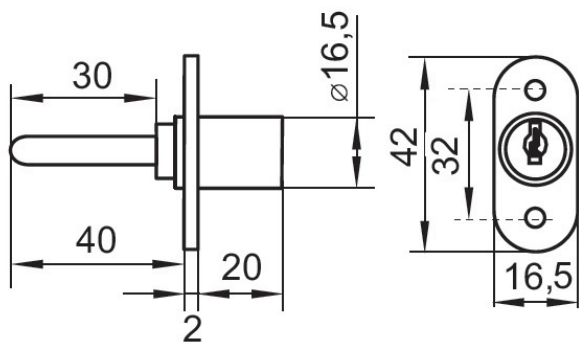

PRODUCT SHEET

Description:

Cent. Lock 1018, $\varnothing 16,5 \times 20$ mm, 40mm Tail, NPL, CK SISO, No Bar & No Accessories

Item number:

14.03.140-0

Units	Box	Carton	HS Code	Barcode
Pcs.	30	300	8301300000	 5704866035125

SISO A/S

Mileparken 11
DK-2740 Skovlunde
Denmark
VAT: DK 24786013

Phone +45 45 830 900

www.siso.dk
siso@siso.dk

Danske Bank
Nytorv Branch
Copenhagen
SWIFT: DABADKKK

Account no.
4180 3112 112936
IBAN Account
DK7230003112112936