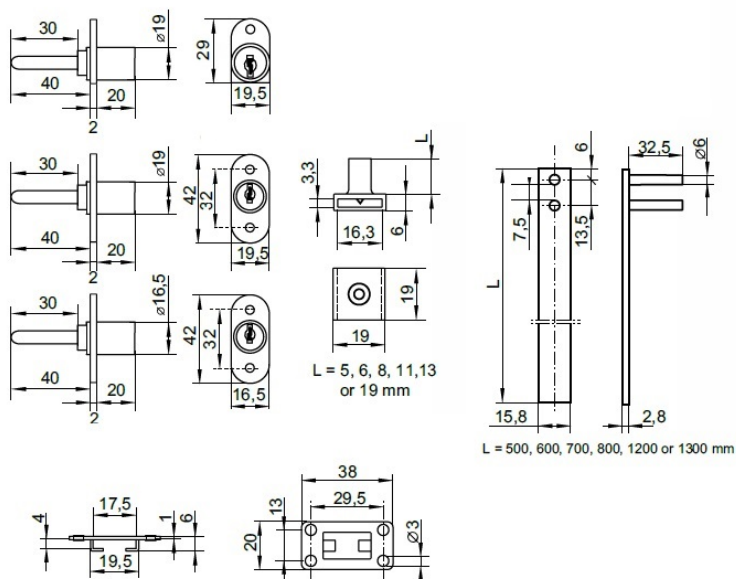

PRODUCT SHEET

Description:

Cent. Lock 1018/600mm, $\varnothing 16,5 \times 20$ mm, 40mm Tail, NPL, HCK SISO, 8mm Pegs, Complete W/1x600mm Locking Bar, 2 x Metal Bar Guides &, 3x8mm Adjustable Pegs

Item number:

14.03.108-0

Units	Box	Carton	HS Code	Barcode
Set	24	120	8301300000	
				5704866034746

SISO A/S

Mileparken 11
DK-2740 Skovlunde
Denmark
VAT: DK 24786013

Phone +45 45 830 900

www.siso.dk
siso@siso.dk

Danske Bank
Nytorv Branch
Copenhagen
SWIFT: DABADKKK

Account no.
4180 3112 112936
IBAN Account
DK7230003112112936