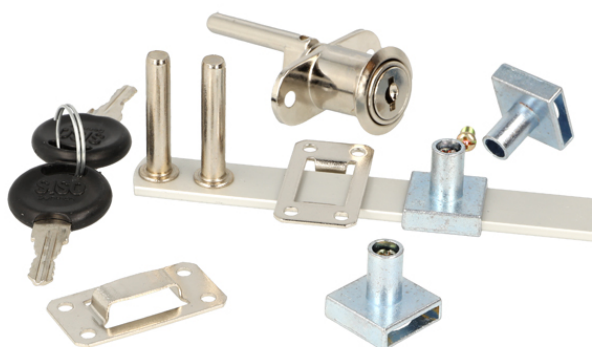

PRODUCT SHEET

Description:

Central Lock 1018/500mm, $\varnothing 16,5 \times 20 \text{mm}$, 40mm Tail, NPL, CK SISO, Complete W/1x500mm Locking Bar, 2xMetal Bar Guides &, 3x13mm Adjustable Pegs

Item number:

14.03.107-0

Units	Box	Carton	HS Code	Barcode
Set	24	120	8301300000	
				5704866034739

SISO A/S

Mileparken 11
DK-2740 Skovlunde
Denmark
VAT: DK 24786013

Phone +45 45 830 900

www.siso.dk
siso@siso.dk

Danske Bank
Nytorv Branch
Copenhagen
SWIFT: DABADKKK

Account no.
4180 3112 112936
IBAN Account
DK7230003112112936