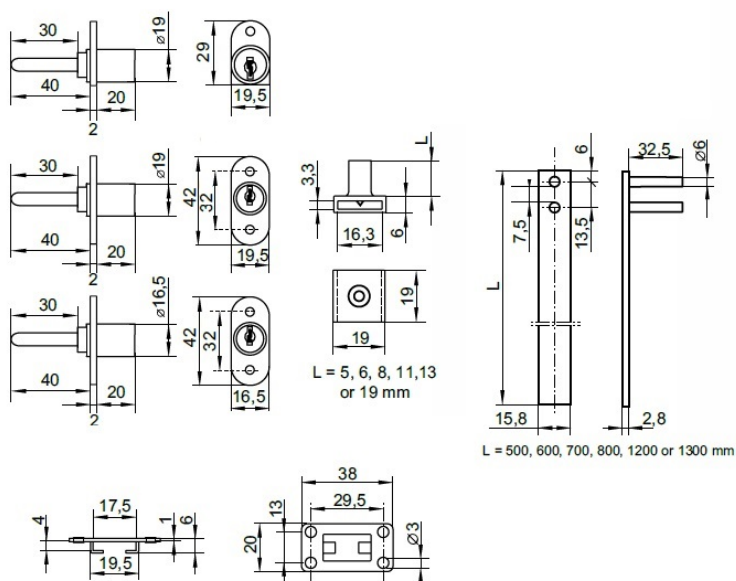

PRODUCT SHEET

Description:

Central Lock 1018/500mm, $\varnothing 16,5 \times 20 \text{mm}$, 40mm Tail, NPL, CK SISO, Complete W/1x500mm Locking Bar, 2xMetal Bar Guides &, 3x13mm Adjustable Pegs

Item number:

14.03.107-0

Units	Box	Carton	HS Code	Barcode
Set	24	120	8301300000	
				5704866034739

SISO A/S

Mileparken 11
DK-2740 Skovlunde
Denmark
VAT: DK 24786013

Phone +45 45 830 900

www.siso.dk
siso@siso.dk

Danske Bank
Nytorv Branch
Copenhagen
SWIFT: DABADKKK

Account no.
4180 3112 112936
IBAN Account
DK7230003112112936