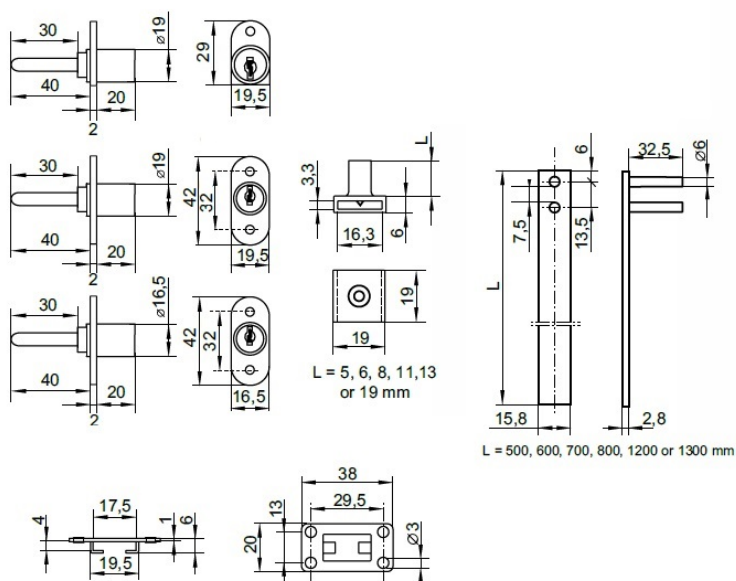

PRODUCT SHEET

Description:

Cent. Lock 1018/600mm, $\varnothing 19 \times 20$ mm, 40mm Tail, NPL, HCK SISO, 8 Pegs, Complete W/1x600mm Locking Bar, 2 x Metal Bar Guides &, 4x8mm Adjustable Pegs

Item number:

14.03.106-0

Units	Box	Carton	HS Code	Barcode
Set	24	120	8301300000	
				5704866479066

SISO A/S

Mileparken 11
DK-2740 Skovlunde
Denmark
VAT: DK 24786013

Phone +45 45 830 900

www.siso.dk
siso@siso.dk

Danske Bank
Nytorv Branch
Copenhagen
SWIFT: DABADKKK

Account no.
4180 3112 112936
IBAN Account
DK7230003112112936