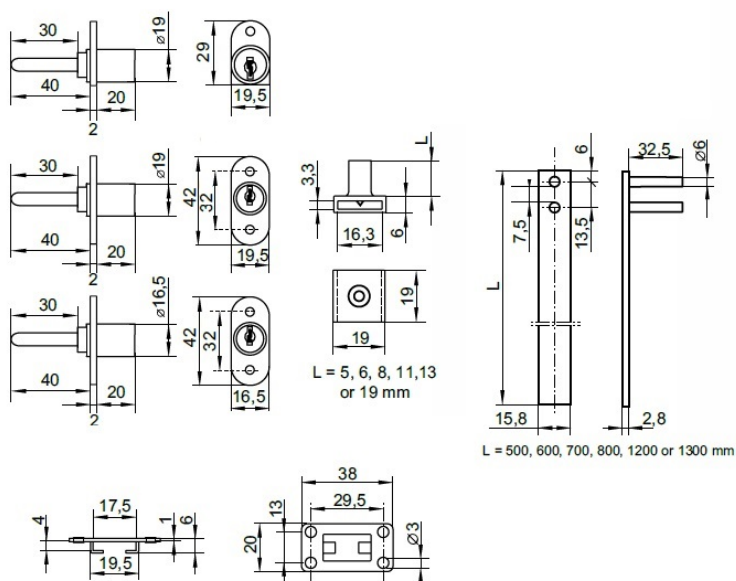

PRODUCT SHEET

Description:

Cent. Lock 1018/600mm, $\varnothing 19 \times 20$ mm, NPL, HCK SISO, KA D20, 8mm Pegs, Complete W/1x600mm Locking Bar, 2 x Metal Bar Guides &, 3x8mm Adjustable Pegs, 40mm Tail

Item number:

14.03.105-9

Units	Box	Carton	HS Code	Barcode
Pcs.	24	120	8301300000	
				5704866034722

SISO A/S

Mileparken 11
DK-2740 Skovlunde
Denmark
VAT: DK 24786013

Phone +45 45 830 900

www.siso.dk
siso@siso.dk