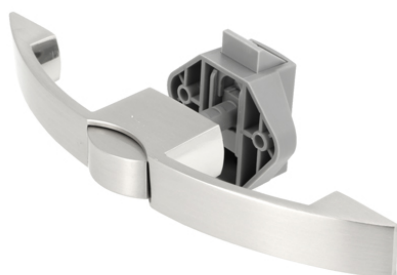

PRODUCT SHEET

Description:

Slam Lock Handle "RV", 14-16mm, cc:128mm,SS-Look,Zamak Hand- le & Grey ABS Housing, Incl. Grey ABS Striker W/Spring, Tension

Item number:

14.03.072-0

Units	Box	Carton	HS Code	Barcode
Pcs.	10	100	8301300000	 5704866513012