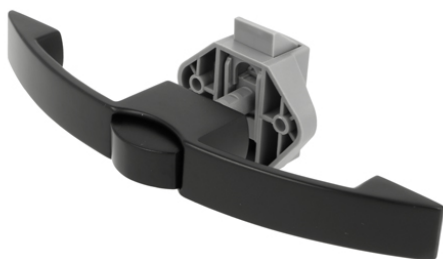

PRODUCT SHEET

Description:

Slam Lock Handle "RV", 14-16mm, cc:128mm, BLK, Zamak Handle & Grey ABS Housing, Incl. Grey ABS Striker W/Spring Tension

Item number:

14.03.071-0

Units	Box	Carton	HS Code	Barcode
Pcs.	10	100	8301300000	 5704866513005