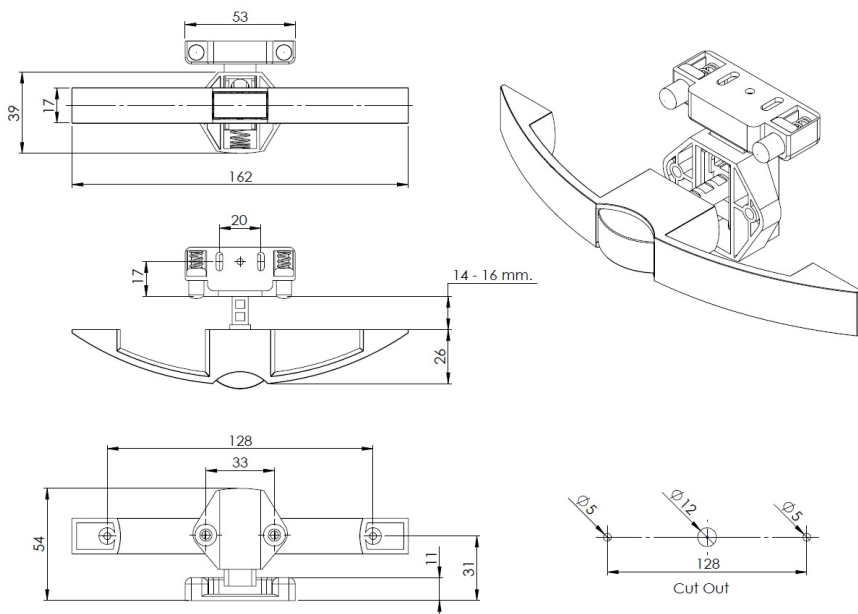

PRODUCT SHEET

Description:

Slam Lock Handle "RV", 14-16mm, cc:128mm, BLK, Zamak Handle & Grey ABS Housing, Incl. Grey ABS Striker W/Spring Tension

Item number:

14.03.071-0

Units	Box	Carton	HS Code	Barcode
Pcs.	10	100	8301300000	 5704866513005