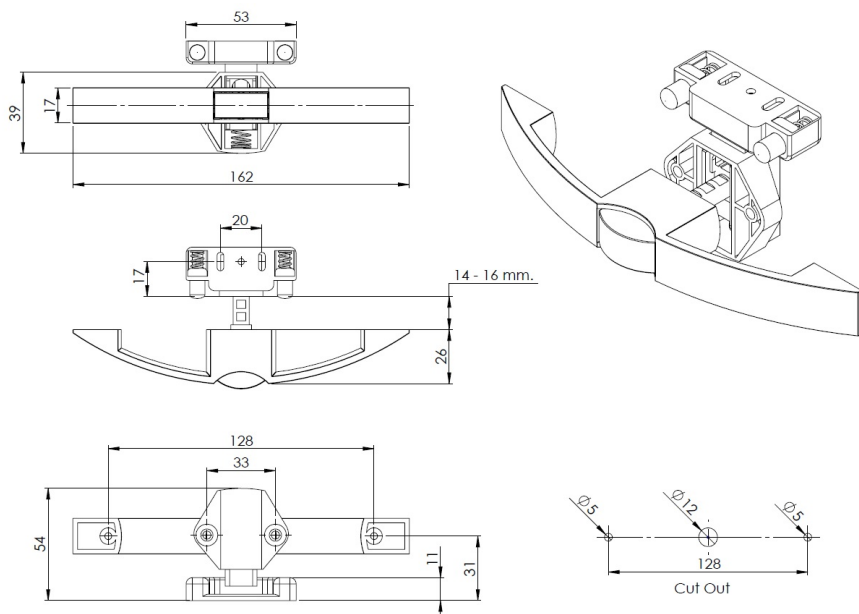

# PRODUCT SHEET

**Description:**

Slam Lock Handle "RV", 14-16mm, cc:128mm,CPL, Zamak Handle & Grey ABS Housing, Incl. Grey ABS Striker W/Spring Tension

**Item number:**

14.03.070-0

| Units | Box | Carton | HS Code    | Barcode   |
|-------|-----|--------|------------|---|
| Pcs.  | 10  | 100    | 8301300000 | <br>5704866512992 |