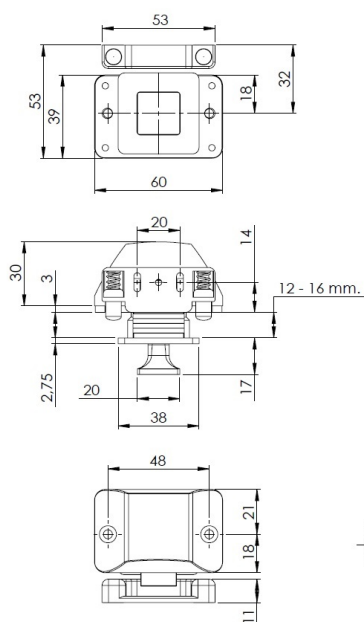

PRODUCT SHEET

Description:

Push Lock "RV", F/12-16 mm, Black, Square Zamak Knob & Grey ABS Housing, Incl. Grey ABS Spring Tension Striker & 3mm, Panel Reduction Spacer in Grey ABS

Item number:

14.03.066-0

Units	Box	Carton	HS Code	Barcode
Pcs.	10	100	8301300000	 5704866512978

Illustrated below in open position.

Distance plate to be used by 12 - 13 mm. installation

Illustrated above in locked position.

SISO A/S