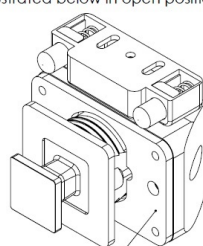

PRODUCT SHEET

Description:

Push Lock "RV", F/12-16 mm, Black, Square Zamak Knob & Grey ABS Housing, Incl. Grey ABS Spring Tension Striker & 3mm, Panel Reduction Spacer in Grey ABS

Item number:

14.03.066-0

Units	Box	Carton	HS Code	Barcode
Pcs.	10	100	8301300000	 5704866512978

Illustrated below in open position.

Distance plate to be used by 12 - 13 mm. installation

Illustrated above in locked position.

SISO A/S