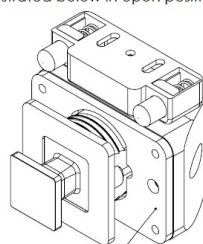

PRODUCT SHEET

Description:

Push Lock "RV", F/12-16 mm, CPL, Square Zamak Knob & Grey ABS Housing, Incl. Grey ABS Striker W/Spring Tension & 3mm, Panel Reduction Spacer in Grey ABS

Item number:

14.03.065-0

Units	Box	Carton	HS Code	Barcode
Pcs.	10	100	8301300000	 5704866512961

Illustrated below in open position.

Distance plate to be used by 12 - 13 mm. installation

Illustrated above in locked position.

SISO A/S