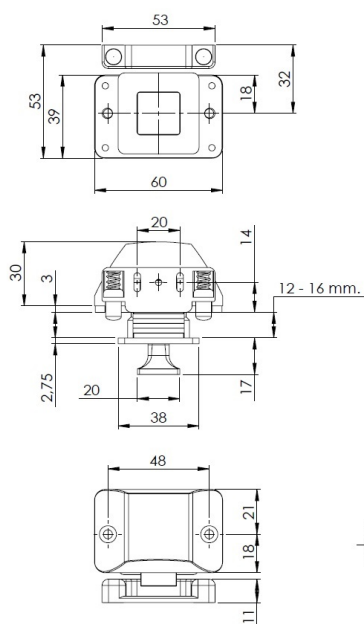

PRODUCT SHEET

Description:

Push Lock "RV", F/12-16 mm, CPL, Square Zamak Knob & Grey ABS Housing, Incl. Grey ABS Striker W/Spring Tension & 3mm, Panel Reduction Spacer in Grey ABS

Item number:

14.03.065-0

Units	Box	Carton	HS Code	Barcode
Pcs.	10	100	8301300000	 5704866512961

Illustrated below in open position.

Distance plate to be used by 12 - 13 mm. installation

Illustrated above in locked position.

SISO A/S