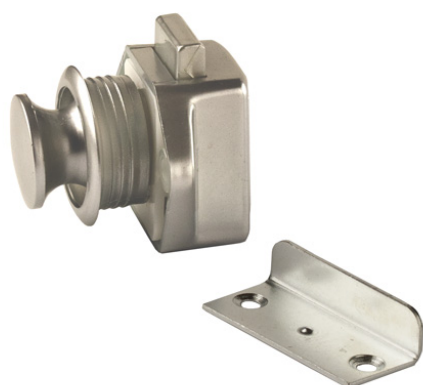

PRODUCT SHEET

Description:

Push Lock W/Knob+Rosette, F/16mm Plastic, Alu Colour, Incl. L-Shaped Metal Striker, NPL, 4 NPL
Chipboard Screws $\varnothing 3 \times 15 \text{mm}$

Item number:

14.03.050-1

Units	Box	Carton	HS Code	Barcode
Pcs.	25	500	8301300000	 5704866034661