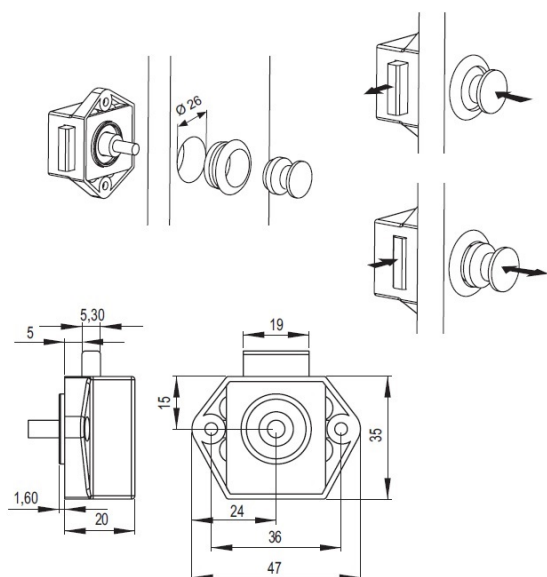

PRODUCT SHEET

Description:

Push Lock W/Knob+Rosette, F/16mm Plastic, Alu Colour, Incl. L-Shaped Metal Striker, NPL, 4 NPL
Chipboard Screws $\varnothing 3 \times 15 \text{mm}$

Item number:

14.03.050-1

Units	Box	Carton	HS Code	Barcode
Pcs.	25	500	8301300000	 5704866034661