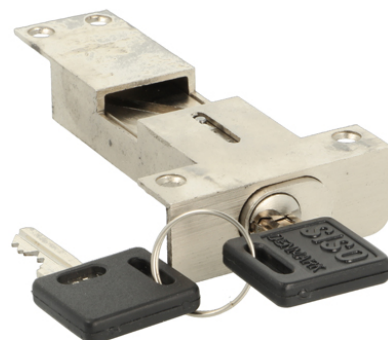

PRODUCT SHEET

Description:

Central Push Button Lock 1011 Front, W/SISO Car Key, No Bar and No Accessories

Item number:

14.03.036-0

Units	Box	Carton	HS Code	Barcode
Pcs.		25	8301300000	 5704866034593

SISO A/S
Mileparken 11
DK-2740 Skovlunde
Denmark
VAT: DK 24786013