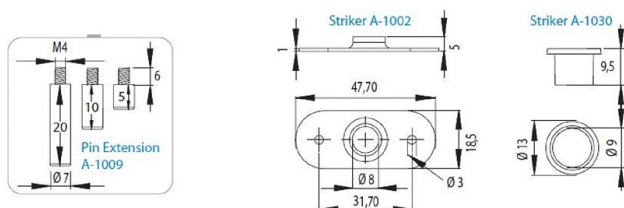

EXTRA ACCESSORIES

SISO A/S

Mileparken 11
DK-2740 Skovlunde
Denmark
VAT: DK 24786013

Phone +45 45 830 900

www.siso.dk
siso@siso.dk

Danske Bank
Nytorv Branch
Copenhagen
SWIFT: DABADKKK

Account no.
4180 3112 112936
IBAN Account
DK7230003112112936