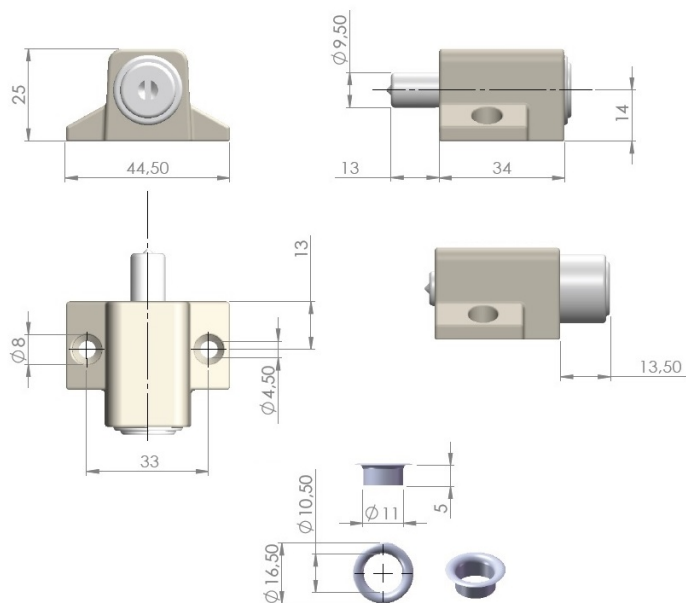

PRODUCT SHEET

Description:

Window Push Lock 280, $\varnothing 19$, Silver Powder Coated, KA E30, CK SISO, W/Sleeve

Item number:

14.03.003-0

Units	Box	Carton	HS Code	Barcode
Pcs.	12	120	8301300000	
				5704866034258

SISO A/S

Mileparken 11
DK-2740 Skovlunde
Denmark
VAT: DK 24786013

Phone +45 45 830 900

www.siso.dk
siso@siso.dk

Danske Bank
Nytorv Branch
Copenhagen
SWIFT: DABADKKK

Account no.
4180 3112 112936
IBAN Account
DK7230003112112936