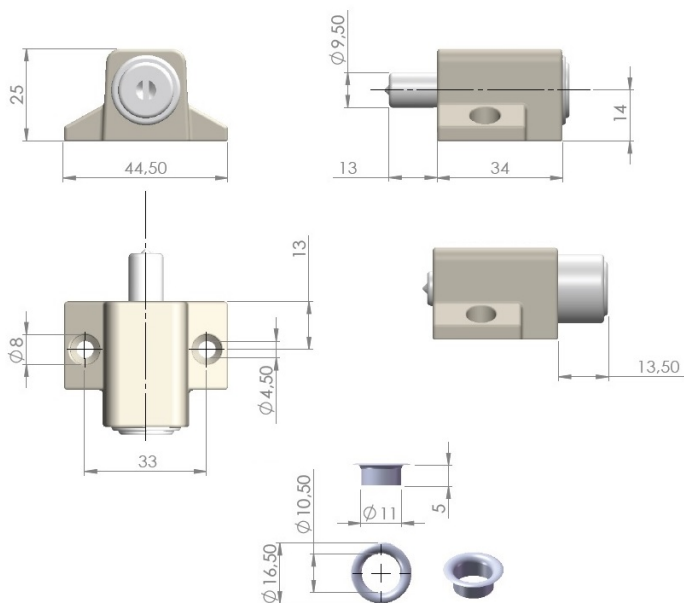

PRODUCT SHEET

Description:

Window Push Lock 280, $\varnothing 19$, White, KA G02 (A01), CK SISO, W/ Sleeve

Item number:

14.02.998-0

Units	Box	Carton	HS Code	Barcode
Pcs.	12	120	8301300000	
				5704866034210