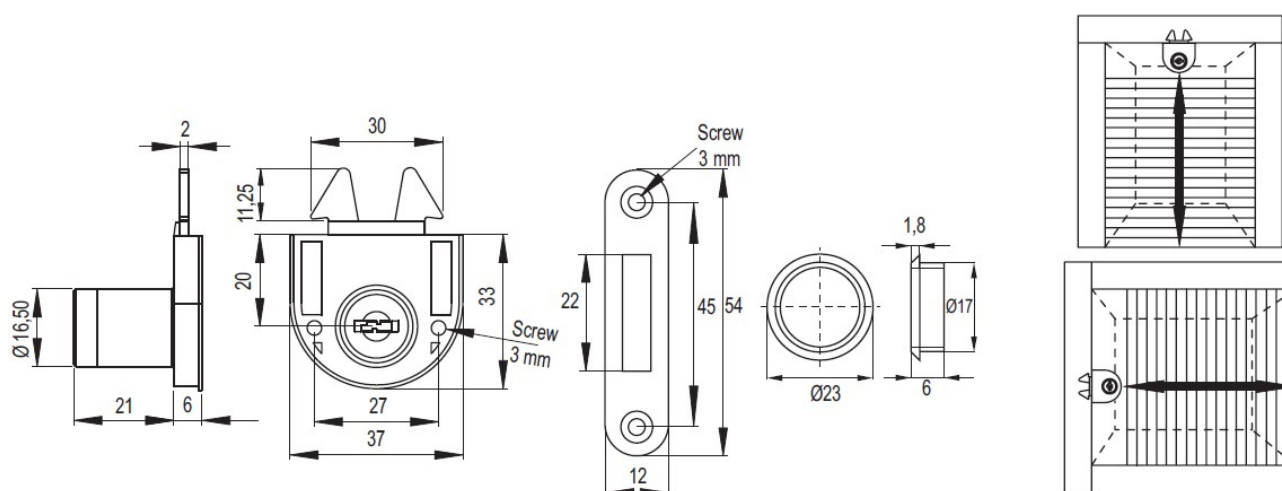

PRODUCT SHEET

Description:

Roll Blind Lock 2159, $\varnothing 16,5 \times 21$ mm, Black PA Case, NPL Cylinder, W/2 SISO C/K - Right Hand

Item number:

14.01.470-1

Units	Box	Carton	HS Code	Barcode
Pcs.	24	240	8301300000	
5704866441230				