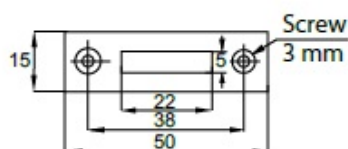

PRODUCT SHEET

Description:

Roll Blind Lock 855, $\varnothing 19 \times 22$ mm, NPL, CK SISO, W/Flat Striking Plate

Item number:

14.01.450-1

Units	Box	Carton	HS Code	Barcode
Pcs.	12	120	8301300000	
				5704866033466