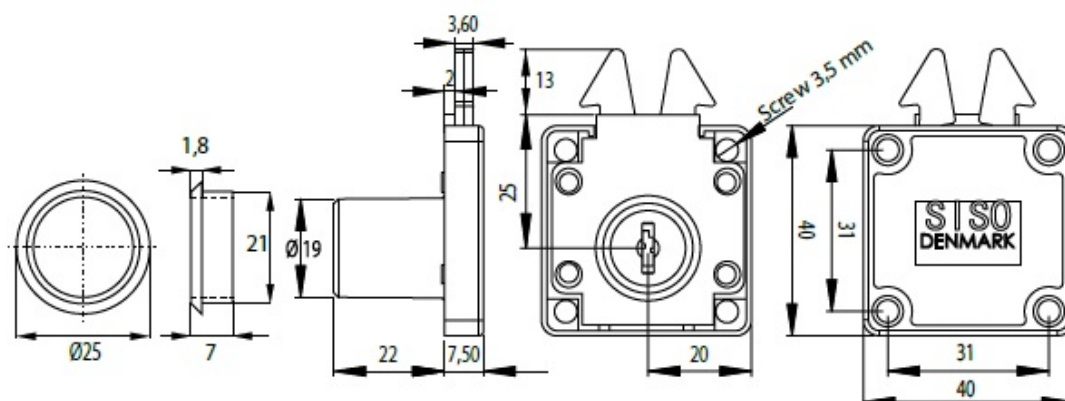

PRODUCT SHEET

Description:

Roll Blind Lock 855, $\varnothing 19 \times 22$ mm, NPL, CK SISO, W/Flat Striking Plate

Item number:

14.01.450-1

Units	Box	Carton	HS Code	Barcode
Pcs.	12	120	8301300000	
				5704866033466