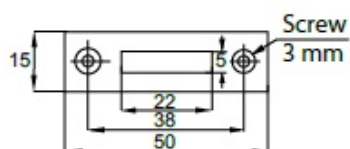

PRODUCT SHEET

Description:

Roll Blind Lock 855, $\varnothing 16,5 \times 22$ mm, Black NPL, CK SISO, W/ Flat Striking Plate

Item number:

14.01.410-0

Units	Box	Carton	HS Code	Barcode
Pcs.	12	240	8301300000	
5704866033459				