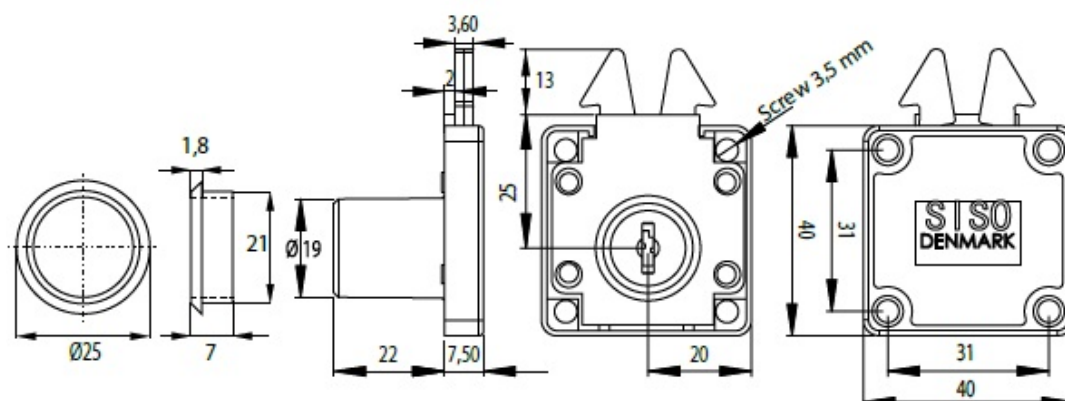

PRODUCT SHEET

Description:

Roll Blind Lock 855, $\varnothing 16,5 \times 22$ mm, Black NPL, CK SISO, W/ Flat Striking Plate

Item number:

14.01.410-0

Units	Box	Carton	HS Code	Barcode
Pcs.	12	240	8301300000	
5704866033459				