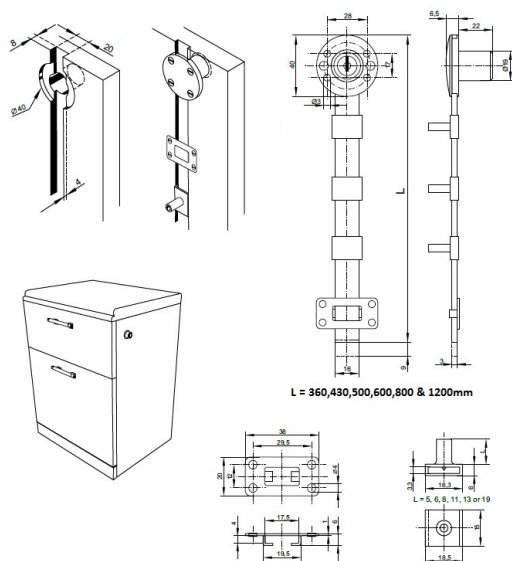

PRODUCT SHEET

Description:

Central Lock 851N/600mm, $\varnothing 19 \times 22$ mm, BRZ, CK SISO, 13mm Pegs W/Screws

Item number:

14.01.328-9

Units	Box	Carton	HS Code	Barcode
Pcs.	24	120	8301300000	
				5704866500678