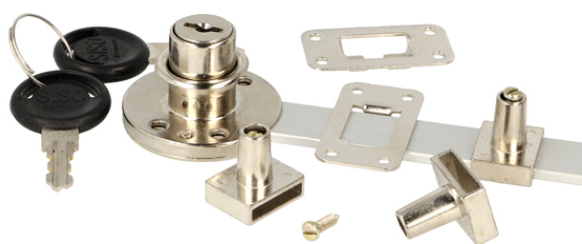

PRODUCT SHEET

Description:

Central Lock 851/600mm, $\varnothing 16,5 \times 20$ mm, NPL, CK SISO, 13mm Pegs

Item number:

14.01.318-0

Units	Box	Carton	HS Code	Barcode
Pcs.	24	120	8301300000	
				5704866033237