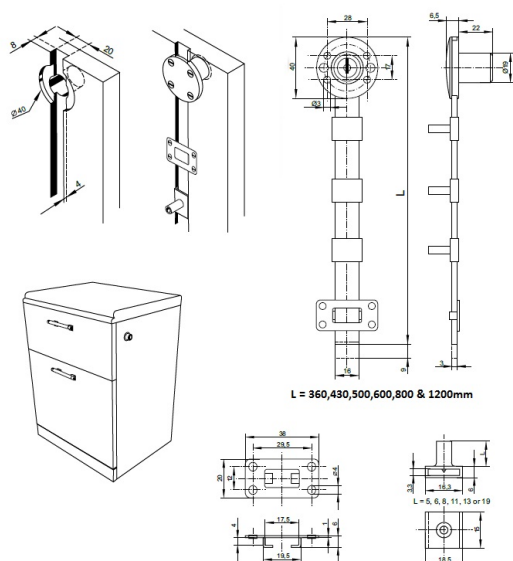

PRODUCT SHEET

Description:

Central Lock 851/600mm, $\varnothing 16,5 \times 20$ mm, NPL, CK SISO, 13mm Pegs

Item number:

14.01.318-0

Units	Box	Carton	HS Code	Barcode
Pcs.	24	120	8301300000	
				5704866033237