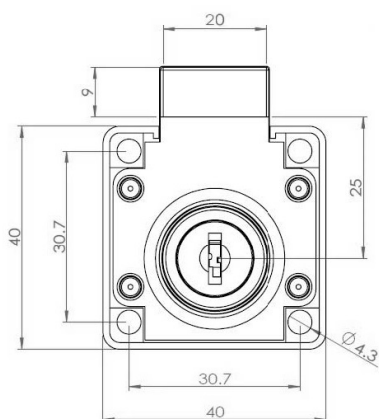

PRODUCT SHEET

Description:

Rim Lock 850, $\varnothing 19 \times 22 \text{mm}$, Drawer, NPL, CK SISO, KA D20

Item number:

14.01.065-5

Units	Box	Carton	HS Code	Barcode
Pcs.	12	192	8301300000	
				5704866453950