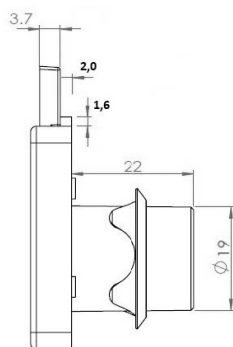

PRODUCT SHEET

Description:

Rim Lock 850, $\varnothing 19 \times 22 \text{mm}$, Drawer, NPL, CK SISO, KA D20

Item number:

14.01.065-5

Units	Box	Carton	HS Code	Barcode
Pcs.	12	192	8301300000	
				5704866453950