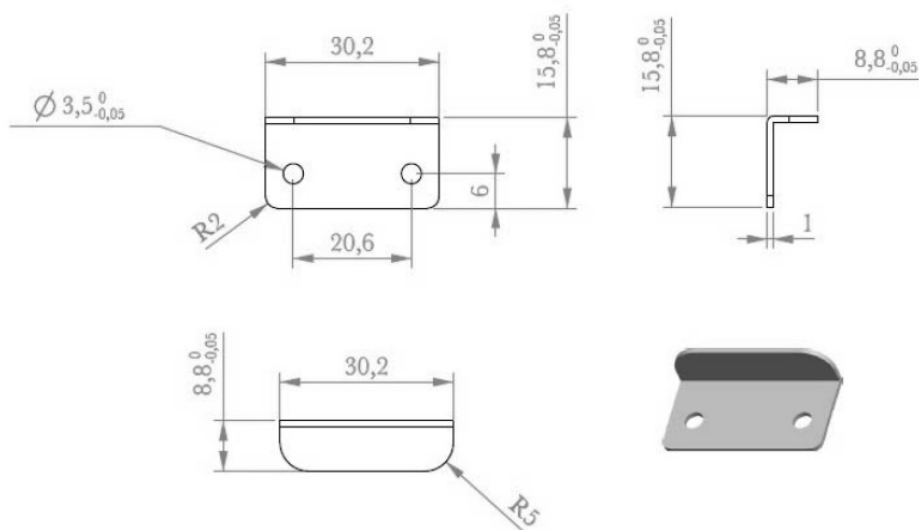

## Description:

L-Shaped Striking Plate F/Lock 850, Black Nickel Pl. Finish

## Item number:

14.01.064-4

Units	Box	Carton	HS Code	Barcode
Pcs.	500	2000	8301600090	 5704866512480