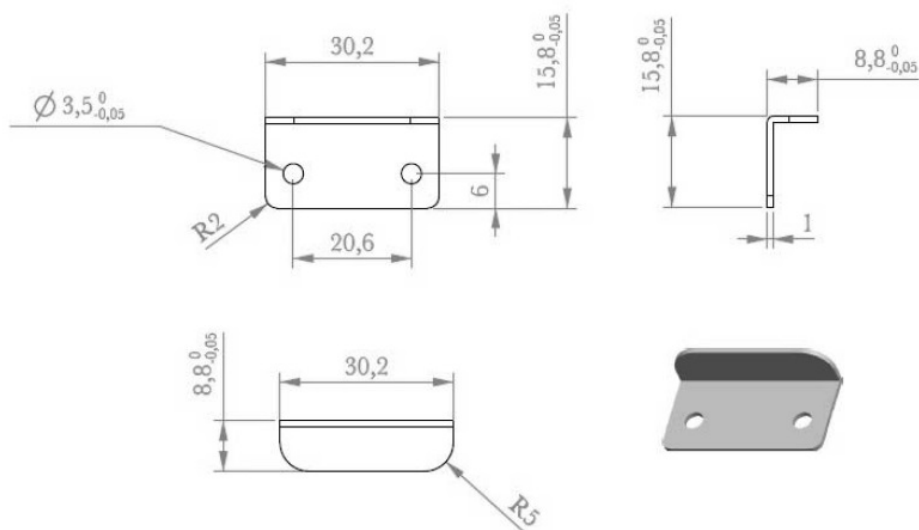

PRODUCT SHEET

Description:

L-Shaped Striking Plate F/Lock 850, Nickel Plated

Item number:

14.01.064-1

Units	Box	Carton	HS Code	Barcode
Pcs.	500	2000	8301600090	
				5704866453585

SISO A/S

Mileparken 11
DK-2740 Skovlunde
Denmark
VAT: DK 24786013