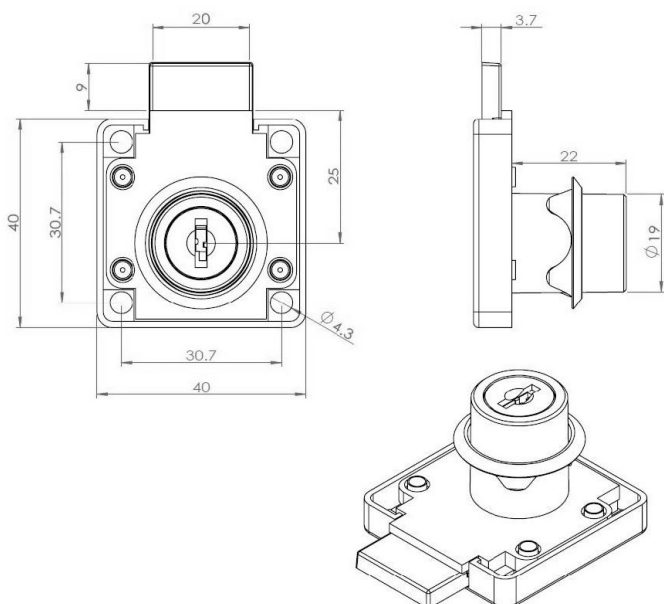

PRODUCT SHEET

Description:

Rim Lock 850, $\varnothing 19 \times 22 \text{mm}$, Right Hand, Black Anodized, CK SISO

Item number:

14.01.060-0

Units	Box	Carton	HS Code	Barcode
Pcs.	12	192	8301300000	
				5704866032438

RIGHT

SISO A/S

Mileparken 11
DK-2740 Skovlunde
Denmark
VAT: DK 24786013

Phone +45 45 830 900

www.siso.dk
siso@siso.dk

Danske Bank
Nytorv Branch
Copenhagen
SWIFT: DABADKKK

Account no.
4180 3112 112936
IBAN Account
DK7230003112112936