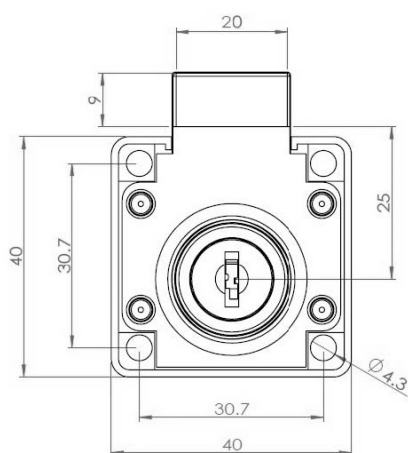

PRODUCT SHEET

Description:

Rim Lock 850, $\varnothing 19 \times 22 \text{mm}$, Drawer, Brass Pl, CK SISO

Item number:

14.01.059-0

Units	Box	Carton	HS Code	Barcode
Pcs.	12	192	8301300000	
				5704866032421

SISO A/S