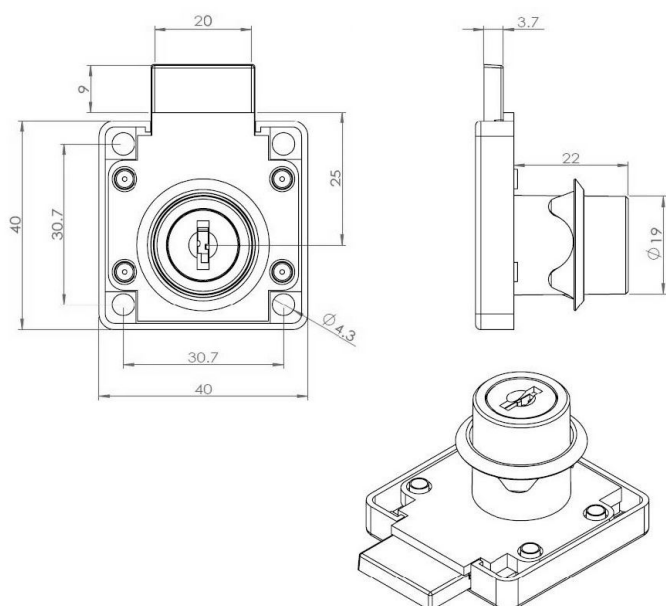

SISO A/S

Mileparken 11
DK-2740 Skovlunde
Denmark
VAT: DK 24786013

Phone +45 45 830 900

www.siso.dk
siso@siso.dk

Danske Bank
Nytorv Branch
Copenhagen
SWIFT: DABADKKK

Account no.
4180 3112 112936
IBAN Account
DK7230003112112936