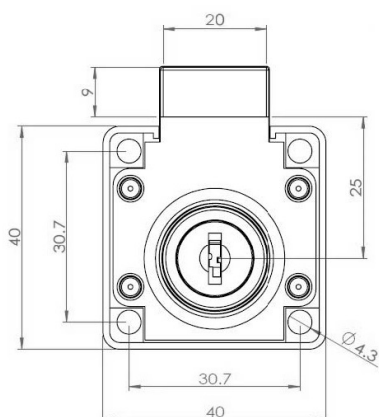

PRODUCT SHEET

Description:

Rim Lock 850, $\varnothing 19 \times 22 \text{mm}$, Drawer, NPL, CK SISO, KA H02

Item number:

14.01.040-5

Units	Box	Carton	HS Code	Barcode
Pcs.	12	192	8301300000	
				5704866032001