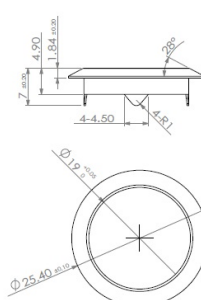

PRODUCT SHEET

Description:

Rim Lock 850, $\varnothing 19 \times 22 \text{mm}$, Drawer, NPL, CK SISO, KA H02

Item number:

14.01.040-5

Units	Box	Carton	HS Code	Barcode
Pcs.	12	192	8301300000	
				5704866032001