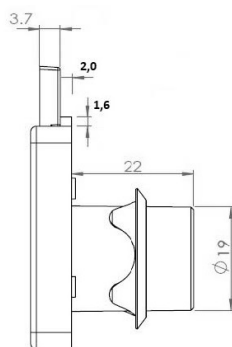

PRODUCT SHEET

Description:

Rim Lock 850, $\varnothing 19 \times 22 \text{mm}$, Drawer, NPL, CK SISO, KA H02

Item number:

14.01.040-5

Units	Box	Carton	HS Code	Barcode
Pcs.	12	192	8301300000	
				5704866032001