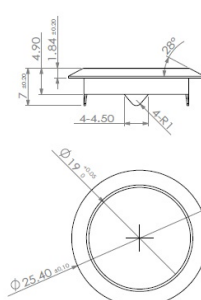

PRODUCT SHEET

Description:

Rim Lock 850, $\varnothing 19 \times 22 \text{mm}$, Drawer, NPL, CK SISO, KA G80

Item number:

14.01.040-3

Units	Box	Carton	HS Code	Barcode
Pcs.	12	192	8301300000	
				5704866031981

SISO A/S

Mileparken 11
DK-2740 Skovlunde
Denmark
VAT: DK 24786013

Phone +45 45 830 900

www.siso.dk
siso@siso.dk

Danske Bank
Nytorv Branch
Copenhagen
SWIFT: DABADKKK

Account no.
4180 3112 112936
IBAN Account
DK7230003112112936