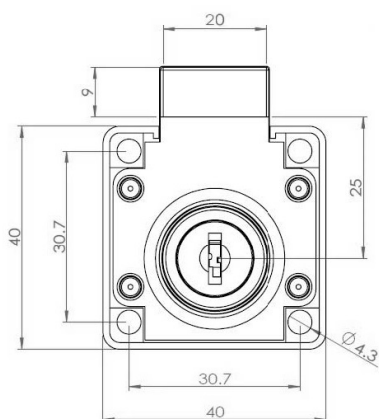

PRODUCT SHEET

Description:

Rim Lock 850, $\varnothing 19 \times 22 \text{mm}$, Drawer, NPL, CK SISO, KA E03

Item number:

14.01.040-2

Units	Box	Carton	HS Code	Barcode
Pcs.	12	192	8301300000	
				5704866031974