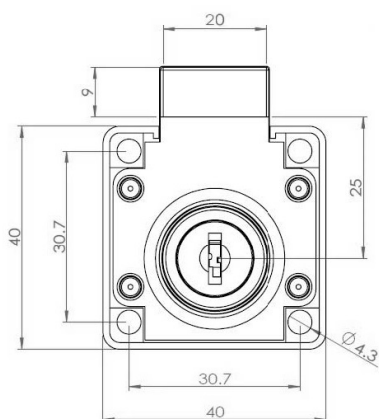

PRODUCT SHEET

Description:

Rim Lock 850, $\varnothing 19 \times 22 \text{mm}$, Drawer, NPL, CK SISO, KA E02

Item number:

14.01.040-1

Units	Box	Carton	HS Code	Barcode
Pcs.	12	192	8301300000	
				5704866031967