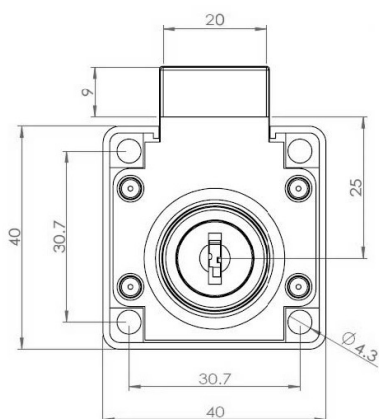

PRODUCT SHEET

Description:

Rim Lock 850, $\varnothing 19 \times 22 \text{mm}$, Drawer, NPL, CK SISO, KA E01

Item number:

14.01.040-0

Units	Box	Carton	HS Code	Barcode
Pcs.	12	192	8301300000	
				5704866031950