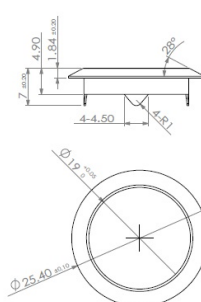

PRODUCT SHEET

Description:

Rim Lock 850, $\varnothing 19 \times 22 \text{mm}$, Drawer, NPL, CK SISO, KA E01

Item number:

14.01.040-0

Units	Box	Carton	HS Code	Barcode
Pcs.	12	192	8301300000	
				5704866031950