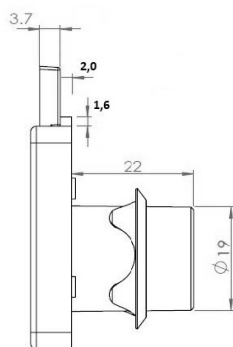

PRODUCT SHEET

Description:

Rim Lock 850, $\varnothing 19 \times 22 \text{mm}$, Drawer, NPL, CK SISO, KA E01

Item number:

14.01.040-0

Units	Box	Carton	HS Code	Barcode
Pcs.	12	192	8301300000	
				5704866031950