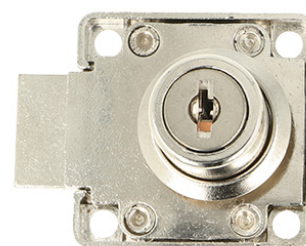

SISO A/S

Mileparken 11
DK-2740 Skovlunde
Denmark
VAT: DK 24786013

Phone +45 45 830 900

www.siso.dk
siso@siso.dk

Danske Bank
Nytorv Branch
Copenhagen
SWIFT: DABADKKK

Account no.
4180 3112 112936
IBAN Account
DK7230003112112936