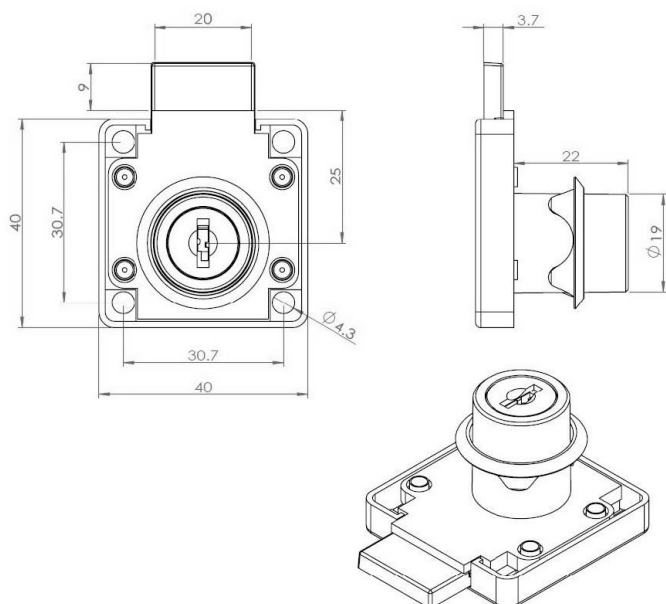

SISO A/S

Mileparken 11
DK-2740 Skovlunde
Denmark
VAT: DK 24786013

Phone +45 45 830 900

www.siso.dk
siso@siso.dk

Danske Bank
Nytorv Branch
Copenhagen
SWIFT: DABADKKK

Account no.
4180 3112 112936
IBAN Account
DK7230003112112936