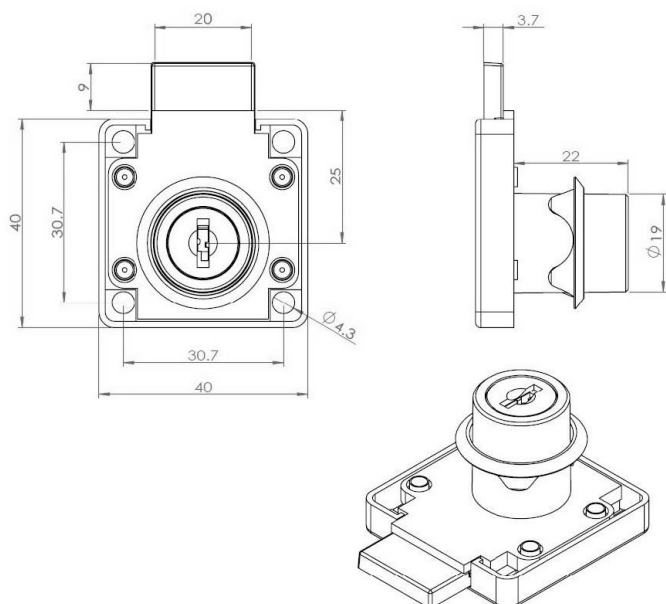

## Description:

Rim Lock MIC-850,  $\varnothing 19 \times 22 \text{mm}$ , Right Hand, NPL, MK SISO, #J12, Master Key & Interchangeable Cylinder, 1 White Master Key &, 1 Interchangeable RED Key Pr. 12 pcs Box

## Item number:

14.01.029-7

Units	Box	Carton	HS Code	Barcode
Pcs.	12	192	8301300000	
				5704866515672

RIGHT