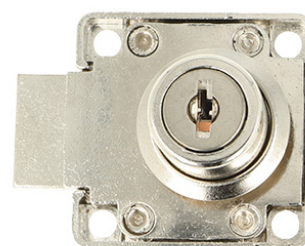

PRODUCT SHEET

Description:

Rim Lock MIC-850, $\varnothing 19 \times 22 \text{mm}$, Right Hand, NPL, MK SISO, #J12, Master Key & Interchangeable Cylinder, 1 White Master Key &, 1 Interchangeable RED Key Pr. 12 pcs Box

Item number:

14.01.029-7

Units	Box	Carton	HS Code	Barcode
Pcs.	12	192	8301300000	
				5704866515672