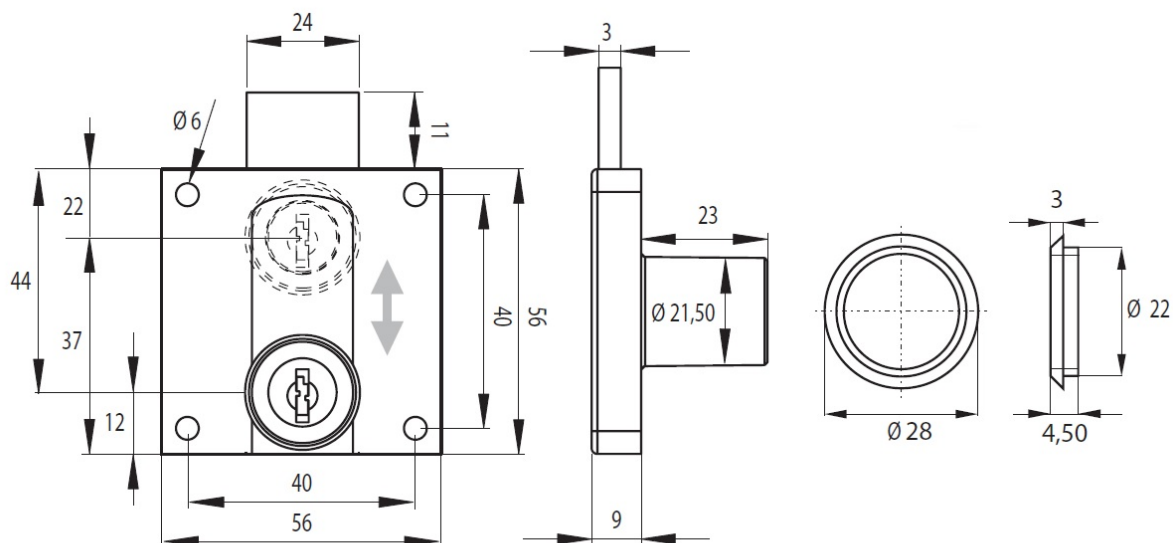

PRODUCT SHEET

Description:

Rim Lock Serbia W/Adjustable Cylinder, $\varnothing 21,5 \times 23$ mm, MK SISO, Nickel Pl., Backset From 22 to 44mm

Item number:

14.01.015-2

Units	Box	Carton	HS Code	Barcode
Pcs.	10	100	8301300000	
				5704866492829