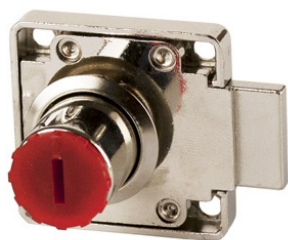

PRODUCT SHEET

Description:

Rim Lock MIC850, $\varnothing 19 \times 22 \text{mm}$, Body Only, #J11+#J12, Left, NPL

Item number:

14.01.014-9

Units	Box	Carton	HS Code	Barcode
Pcs.	24	240	8301300000	
				5704866031745