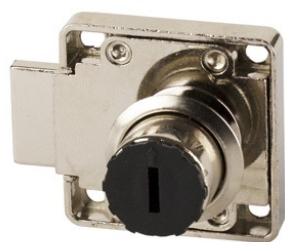

PRODUCT SHEET

Description:

Rim Lock MIC850, $\varnothing 19 \times 22 \text{mm}$, Body Only, #J11+#J12, Right, NPL.

Item number:

14.01.014-5

Units	Box	Carton	HS Code	Barcode
Pcs.	24	240	8301300000	
				5704866031721