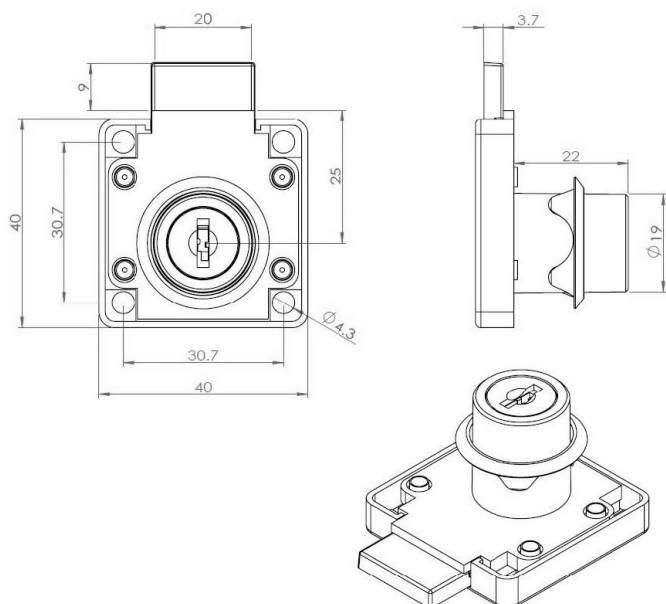

PRODUCT SHEET

Description:

Rim Lock MIC850, $\varnothing 19 \times 22 \text{mm}$, Body Only, #J11+#J12, Right, NPL.

Item number:

14.01.014-5

Units	Box	Carton	HS Code	Barcode
Pcs.	24	240	8301300000	
				5704866031721

RIGHT

SISO A/S

Mileparken 11
DK-2740 Skovlunde
Denmark
VAT: DK 24786013

Phone +45 45 830 900

www.siso.dk
siso@siso.dk

Danske Bank
Nytorv Branch
Copenhagen
SWIFT: DABADKKK

Account no.
4180 3112 112936
IBAN Account
DK7230003112112936