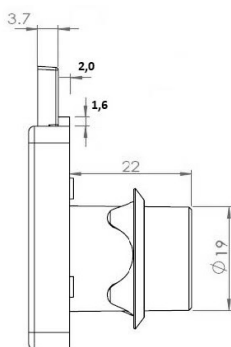

PRODUCT SHEET

Description:

Rim Lock MIC850, $\varnothing 19 \times 22 \text{mm}$, Body Only, #J11+#J12, Drawer, NPL, Blue Plastic Plug For Protection & Quick Fixing

Item number:

14.01.014-0

Units	Box	Carton	HS Code	Barcode
Pcs.	24	240	8301300000	
				5704866031677