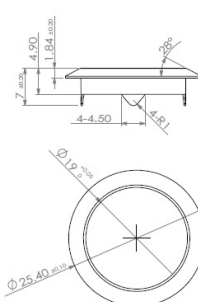

PRODUCT SHEET

Description:

Rim Lock MIC850, $\varnothing 19 \times 22 \text{mm}$, Body Only, #J11+#J12, Drawer, NPL, Blue Plastic Plug For Protection & Quick Fixing

Item number:

14.01.014-0

Units	Box	Carton	HS Code	Barcode
Pcs.	24	240	8301300000	
				5704866031677