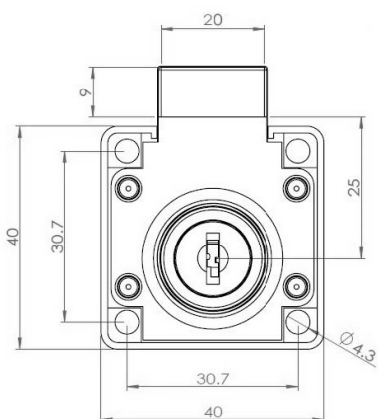

PRODUCT SHEET

Description:

Rim Lock MIC850, $\varnothing 19 \times 22 \text{mm}$, Body Only, #J11+#J12, Drawer, NPL, Blue Plastic Plug For Protection & Quick Fixing

Item number:

14.01.014-0

Units	Box	Carton	HS Code	Barcode
Pcs.	24	240	8301300000	
				5704866031677