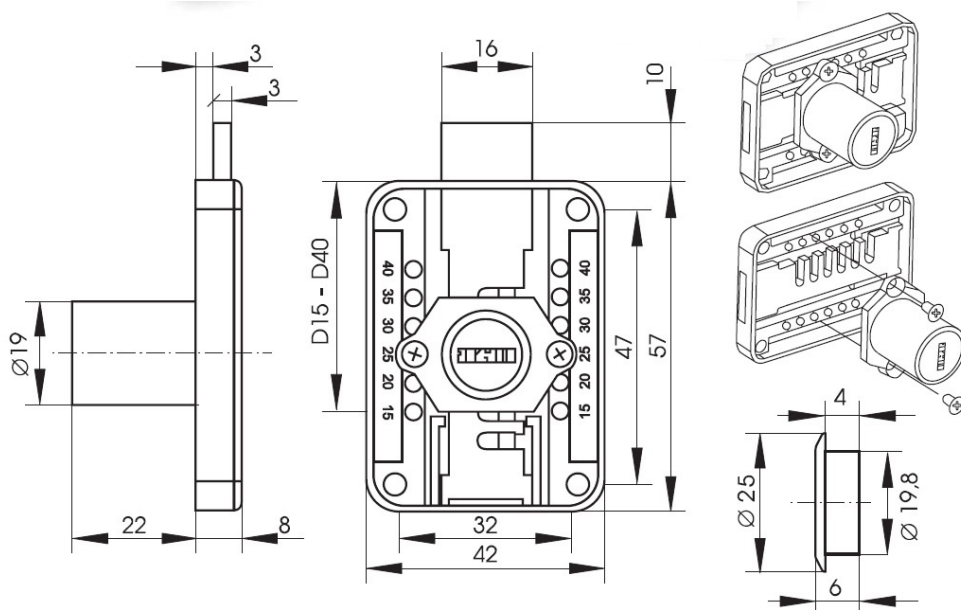

PRODUCT SHEET

Description:

Rim Lock MIC965, $\varnothing 19 \times 22 \text{mm}$, Right, NPL, HCK SISO, #J11, KA:D20 Adjustable Cylinder, Backset 15,20,25,30,35 or 40mm,, Pre-installed to 25mm

Item number:

14.01.013-9

| Units | Box | Carton | HS Code | Barcode |
|-------|-----|--------|------------|--|
| Pcs. | 20 | 120 | 8301300000 |  |
| | | | | 5704866503648 |

RIGHT

SISO A/S

Mileparken 11
DK-2740 Skovlunde
Denmark
VAT: DK 24786013