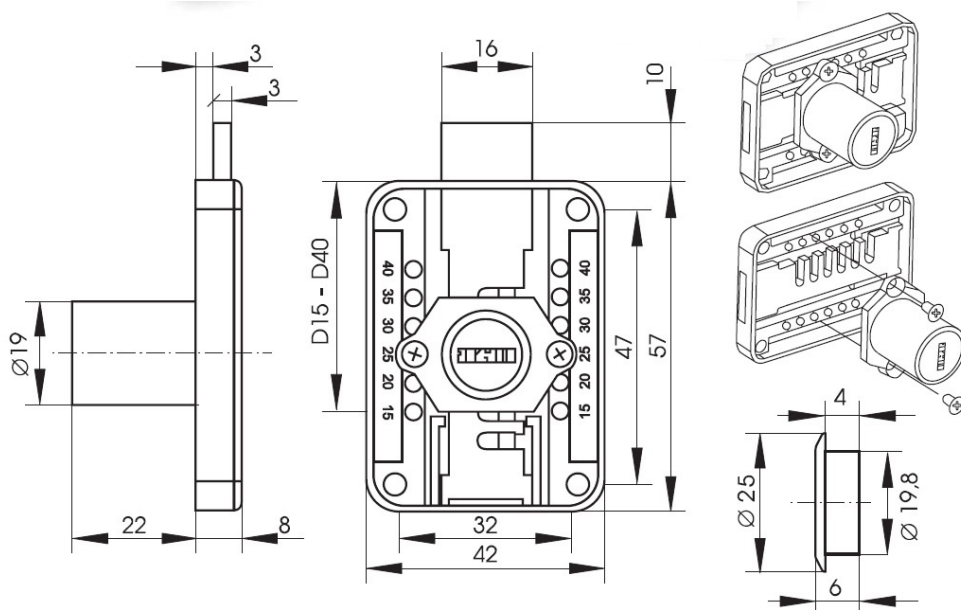

## Description:

Rim Lock MIC965,  $\varnothing 19 \times 22$ mm, Left, NPL, HCK SISO, #J11, Adjustable Cylinder, Backset 15, 20, 25, 30, 35 or 40mm, Pre-installed, Pre-installed to 25mm

## Item number:

14.01.012-0

Units	Box	Carton	HS Code	Barcode
Pcs.	20	200	8301300000	
				5704866031653

LEFT