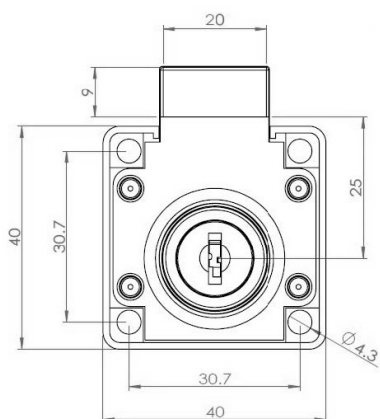

PRODUCT SHEET

Description:

Rim Lock MIC850S, NPL, $\varnothing 19 \times 22 \text{mm}$, Snake CK SISO, #01, Drawer, F/Every 24 Pcs We Supply 1 Blue Master Key & 1 Red Inter-, changeable Key, 1000 Key Codes

Item number:

14.00.220-0

Units	Box	Carton	HS Code	Barcode
Pcs.	20	200	8301300000	
				5704866031639

SISO A/S

Mileparken 11
DK-2740 Skovlunde
Denmark
VAT: DK 24786013

Phone +45 45 830 900

www.siso.dk
siso@siso.dk