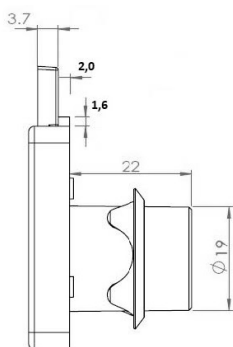

PRODUCT SHEET

Description:

Rim Lock MIC850S, NPL, $\varnothing 19 \times 22 \text{mm}$, Snake CK SISO, #01, Drawer, F/Every 24 Pcs We Supply 1 Blue Master Key & 1 Red Inter-, changeable Key, 1000 Key Codes

Item number:

14.00.220-0

Units	Box	Carton	HS Code	Barcode
Pcs.	20	200	8301300000	
				5704866031639

SISO A/S

Mileparken 11
DK-2740 Skovlunde
Denmark
VAT: DK 24786013

Phone +45 45 830 900

www.siso.dk
siso@siso.dk