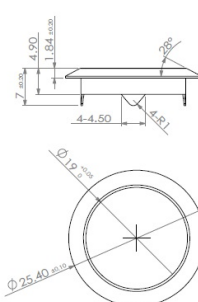

PRODUCT SHEET

Description:

Rim Lock MIC850S, NPL, $\varnothing 19 \times 22 \text{mm}$, Snake CK SISO, #01, Drawer, F/Every 24 Pcs We Supply 1 Blue Master Key & 1 Red Inter-, changeable Key, 1000 Key Codes

Item number:

14.00.220-0

Units	Box	Carton	HS Code	Barcode
Pcs.	20	200	8301300000	
				5704866031639

SISO A/S

Mileparken 11
DK-2740 Skovlunde
Denmark
VAT: DK 24786013

Phone +45 45 830 900

www.siso.dk
siso@siso.dk

Danske Bank
Nytorv Branch
Copenhagen
SWIFT: DABADKKK

Account no.
4180 3112 112936
IBAN Account
DK7230003112112936