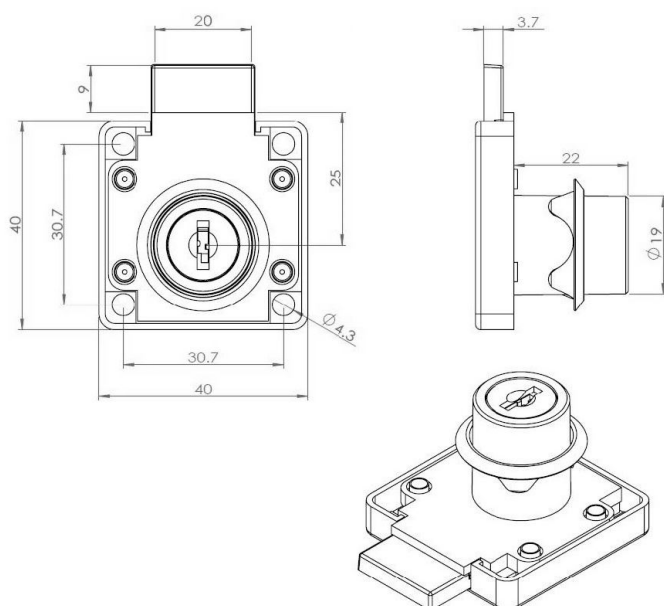

PRODUCT SHEET

Description:

Rim Lock 850S, NPL, $\varnothing 19 \times 22 \text{mm}$, Snake CK SISO, Right, 1000 KD

Item number:

14.00.205-0

Units	Box	Carton	HS Code	Barcode
Pcs.	25	250	8301300000	 5704866463102

RIGHT

SISO A/S

Mileparken 11
DK-2740 Skovlunde
Denmark
VAT: DK 24786013

Phone +45 45 830 900

www.siso.dk
siso@siso.dk

Danske Bank
Nytorv Branch
Copenhagen
SWIFT: DABADKKK

Account no.
4180 3112 112936
IBAN Account
DK7230003112112936