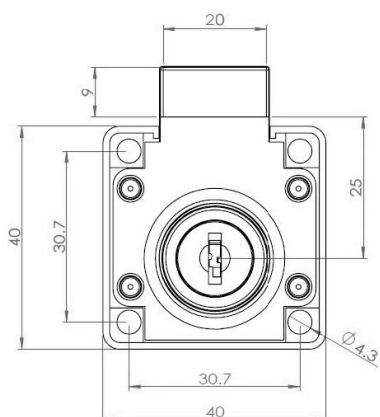

## Description:

Rim Lock MIC850S, NPL,  $\varnothing 19 \times 22 \text{mm}$ , Snake CK SISO, Drawer, KA A080

## Item number:

14.00.201-0

Units	Box	Carton	HS Code	Barcode
Pcs.	24	240	8301300000	
				5704866463096