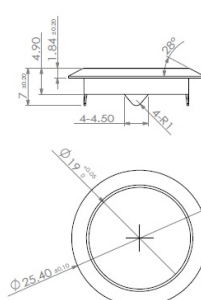

## Description:

Rim Lock MIC850S, NPL,  $\varnothing 19 \times 22 \text{mm}$ , Snake CK SISO, Drawer, KA A080

## Item number:

14.00.201-0

Units	Box	Carton	HS Code	Barcode
Pcs.	24	240	8301300000	
				5704866463096