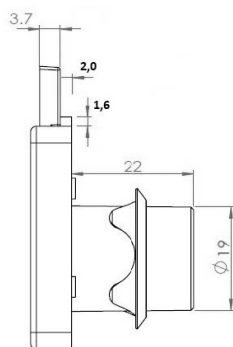

## Description:

Rim Lock MIC850S, NPL,  $\varnothing 19 \times 22 \text{mm}$ , Snake CK SISO, Drawer, KA A080

## Item number:

14.00.201-0

Units	Box	Carton	HS Code	Barcode
Pcs.	24	240	8301300000	
				5704866463096