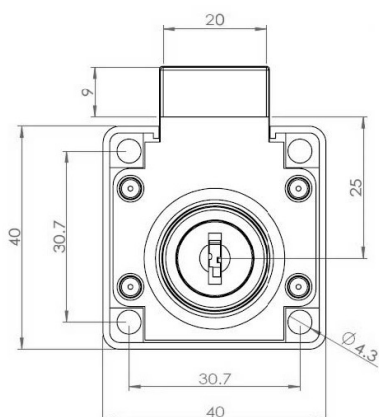

PRODUCT SHEET

Description:

Rim Lock 850S, NPL, $\varnothing 19 \times 22 \text{mm}$, Snake CK SISO, Drawer,

Item number:

14.00.200-0

Units	Box	Carton	HS Code	Barcode
Pcs.	24	240	8301300000	
				5704866031615