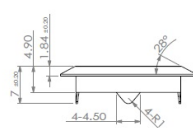

PRODUCT SHEET

Description:

Rim Lock 850S, NPL, $\varnothing 19 \times 22 \text{mm}$, Snake CK SISO, Drawer,

Item number:

14.00.200-0

Units	Box	Carton	HS Code	Barcode
Pcs.	24	240	8301300000	
				5704866031615